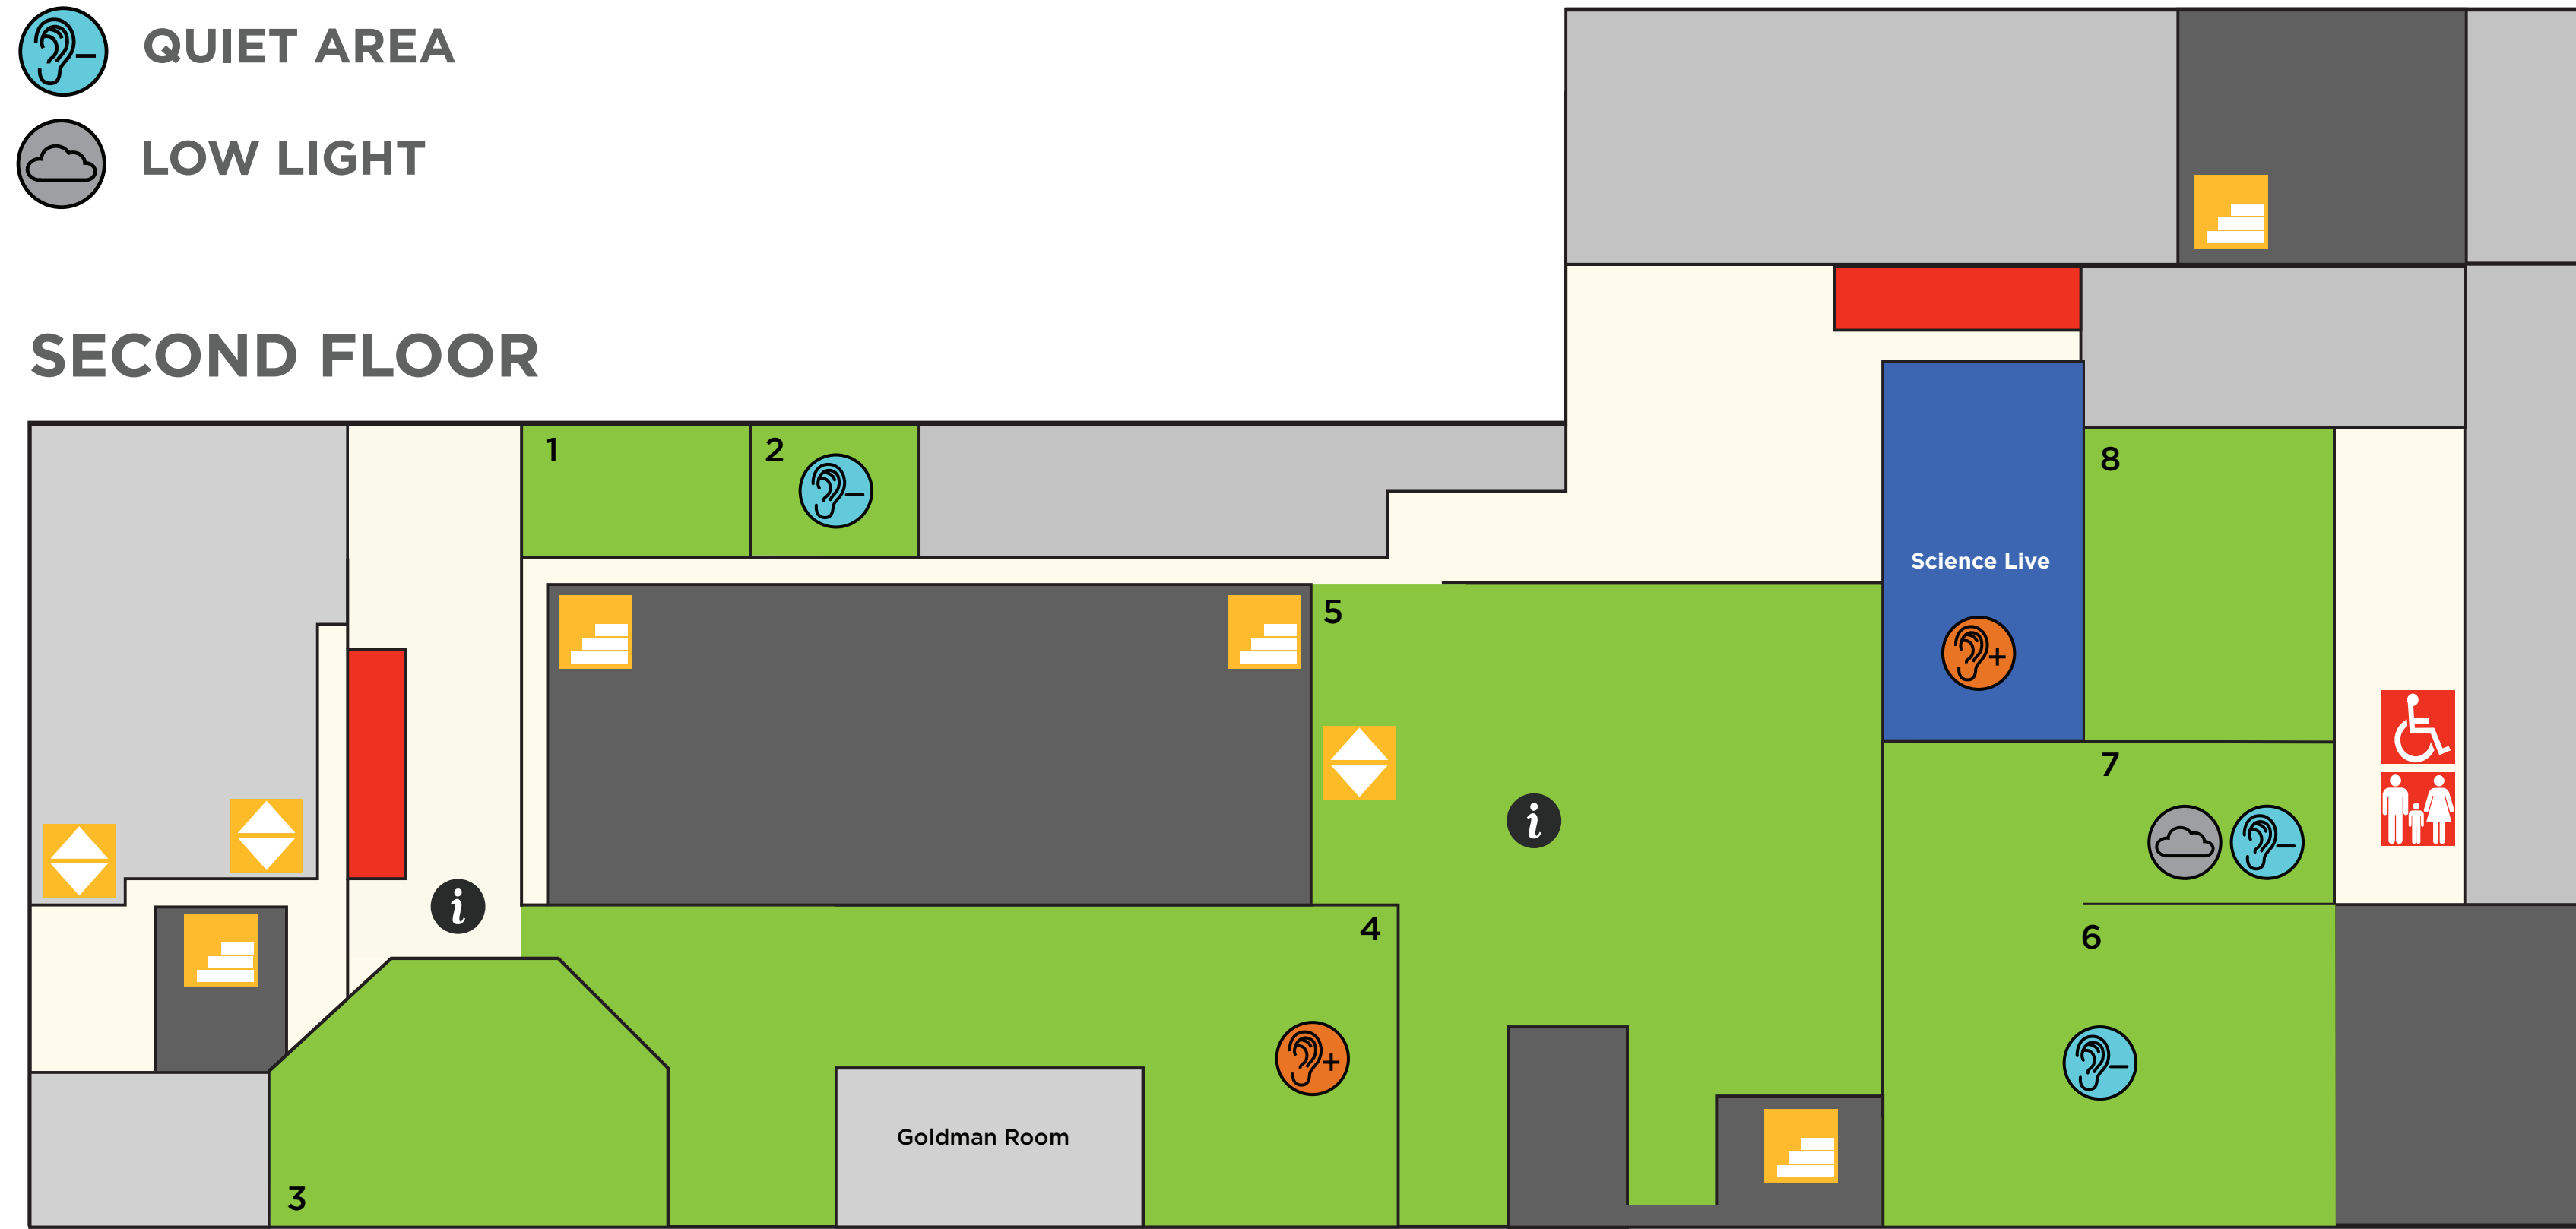

-  **LOUD AREA**
-  **QUIET AREA**
-  **FLICKERING LIGHT**
-  **LOW LIGHT**

FIRST FLOOR

- 1 - Eye on the Sky
- 2 - Mirror Maze
- 3 - Mighty Mouth
- 4 - Oceanarium
- 5 - EnergyQuest
- 6 - Explorazone
- 7 - Sensory Space
- 8 - Momentum
- 9 - Tinkering Garage
- 10 - Segway
- 11 - Navy Gallery
- 12 - Sound Check
- 13 - KidSpace
- 14 - Light Minded
- 15 - OMN Gallery
- 16 - GadgetTrees
- 17 - Tiny Tracks
- 18 - Parlor Car
- 19 - The Flight Deck Meeting Room
- 20 - Oklahoma Aviation and Space Hall of Fame
- 21 - Vegetable Garden
- 22 - Excavator
- 23 - Tubular Toss
- 24 - Floral Frisbee
- 25 - Kyoto Garden

- | | | | |
|---|---|---|--|
|  RESTROOM |  NURSING ROOM |  TORNADO SHELTER |  DINING AREA |
|  FAMILY RESTROOM |  STAIRS |  GUEST RELATIONS |  MONITOR |
|  WHEELCHAIR ACCESSIBLE RESTROOM |  ELEVATOR |  THE SCIENCE SHOP | |

-  LOUD AREA
-  QUIET AREA
-  LOW LIGHT

SECOND FLOOR

- 1 - Gymnastics Hall of Fame
- 2 - Cycle Dynamics
- 3 - Power Play
- 4 - Destination Space
- 5 - Big Game Theory
- 6 - smART Space Galleries
- 7 - Elemental Worlds
- 8 - Classrooms

- | | | |
|--|---|--|
|  RESTROOM |  DINING AREA |  OPEN TO DOWNSTAIRS |
|  FAMILY RESTROOM |  STAIRS |  MONITOR |
|  WHEELCHAIR ACCESSIBLE RESTROOM |  ELEVATOR | |
|  NURSING ROOM | | |